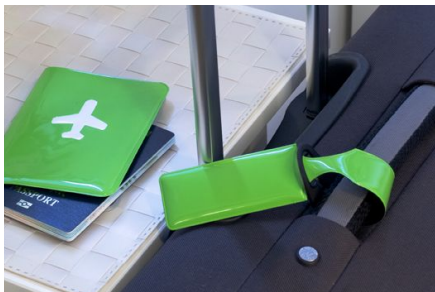

EAR CANDY COLOR - CM5025C

TUBA - CM5052

SOUND GRENADE - CM5107P2

STICKY BEATS - CM5093

TRAVELLERS TAG - TRA5009

HOLD ID - TRA5010

FANCY FLASHLIGHT - OD5080

FLAT LIGHT - OD5081