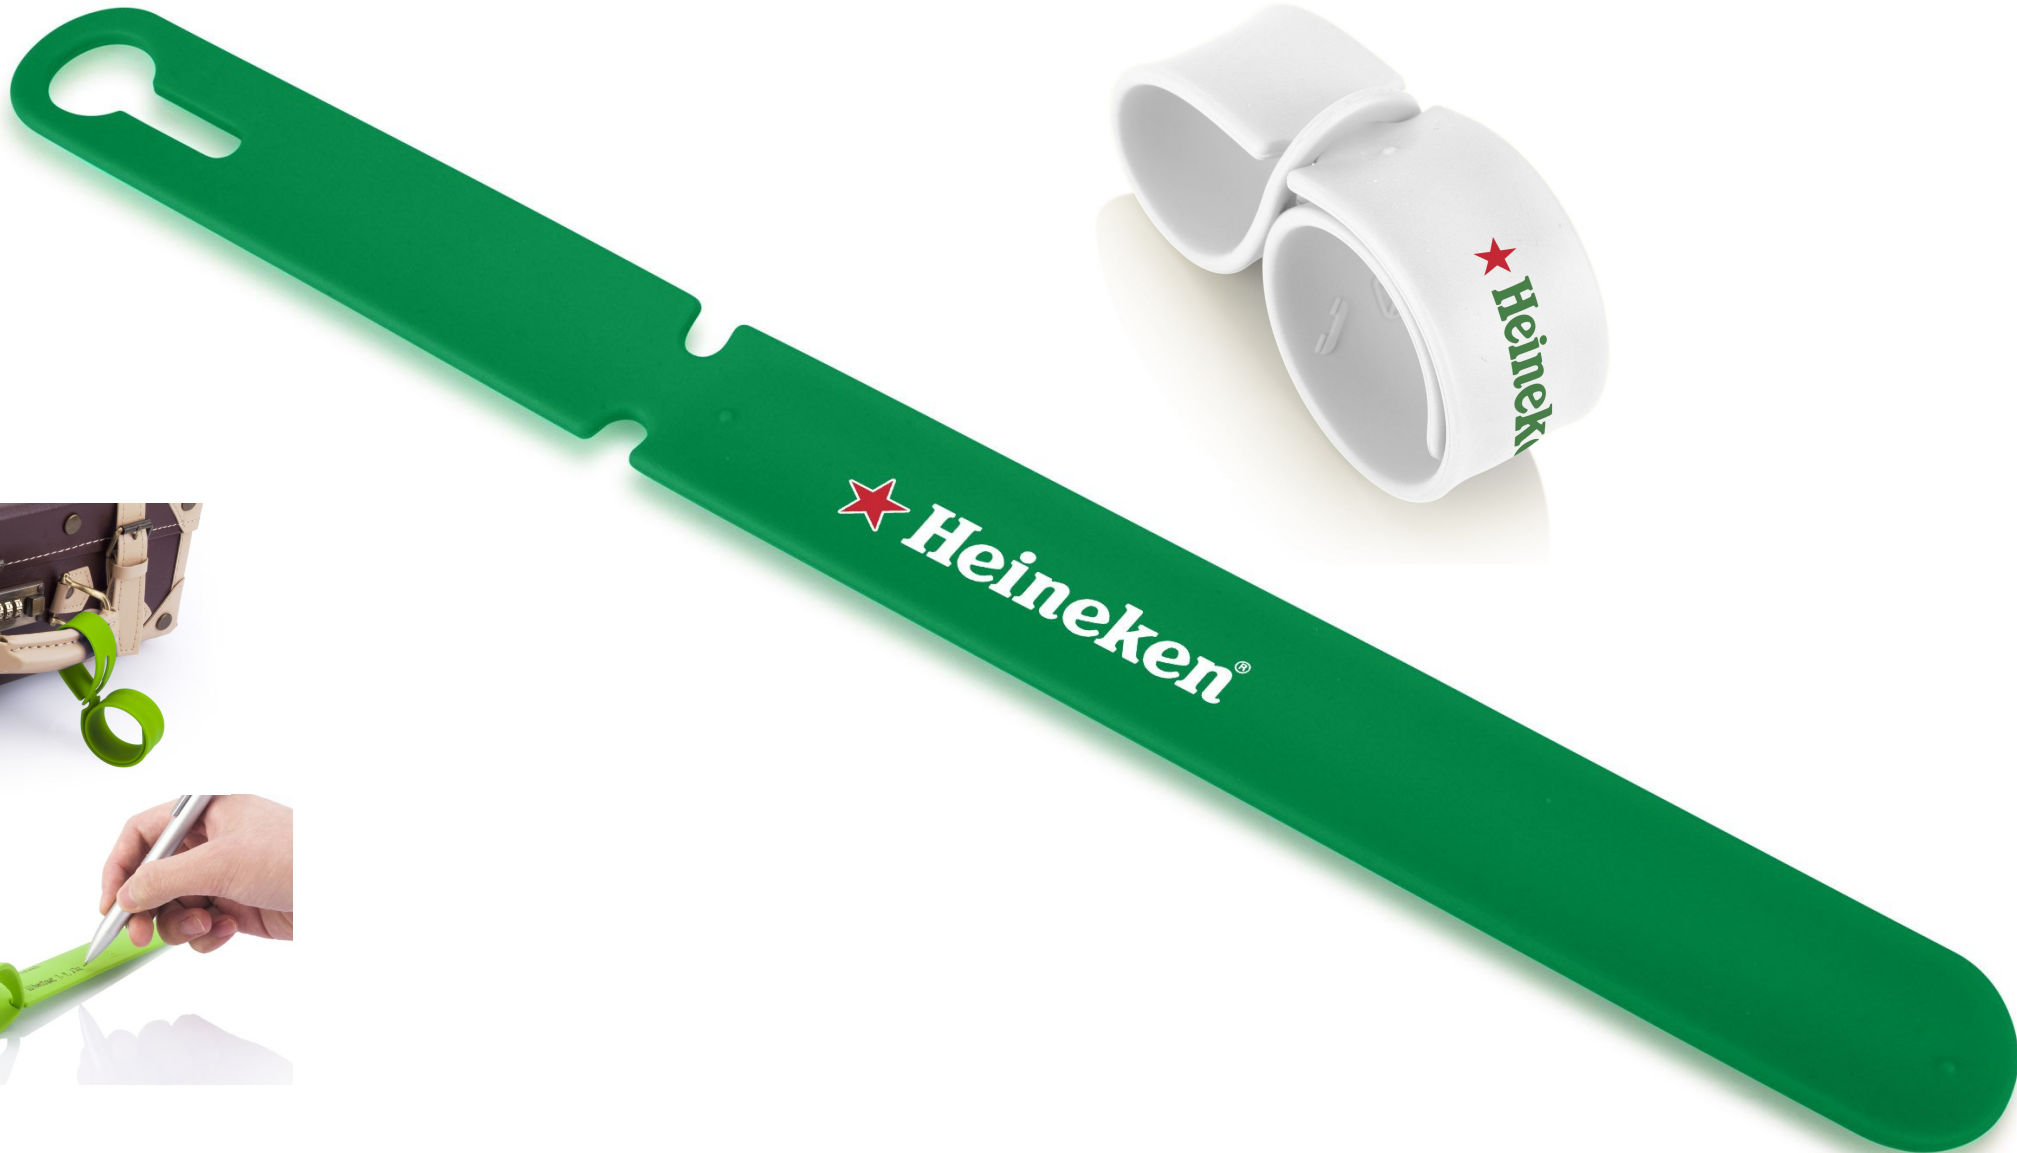

★ Heineken

TWO TONE SLAP ON - WAA0047

psl design
original product

WHEELY - WAP0017

psl design
original product

STADIUM - RY09BK

SILLY BUDS - CM5064  psl design
original product

Doming plate

EAR CANDY COLOR - CM5025C

TUBA - CM5052

SOUND GRENADE - CM5107P2

STICKY BEATS - CM5093

TRAVELLERS TAG - TRA5009

HOLD ID - TRA5010

FANCY FLASHLIGHT - OD5080

FLAT LIGHT - OD5081