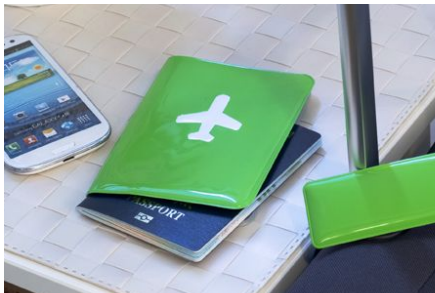

EAR CANDY COLOR - CM5025C

TUBA - CM5052

SOUND GRENADE - CM5107P2

STICKY BEATS - CM5093

TRAVELLERS TAG - TRA5009

HOLD ID - TRA5010

FANCY FLASHLIGHT - OD5080

FLAT LIGHT - OD5081