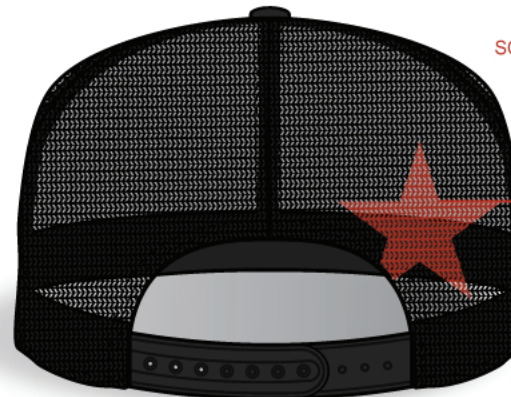

DESCRIPTION

- HPD-605C
- UNSTRUCTURED
- FULL WOVEN SANDWICH
- HOOK LOOP TAPE

WOVEN LABEL & 3MM FOAM STITCH

FLAT STITCH

REPEATING FULL WOVEN SANDWICH

WOVEN LOOP LABEL

FLAT STITCH

SCREEN PRINT

QUOTE

Cap Style: 5 panel flat visor  
 Decoration: 11259023  
 DECORATED CAP PRICE  
 288-2,499 pcs: \$3.57  
 2,500-4,999 pcs: \$3.47  
 5,000+ pcs: \$3.32

CUSTOM CREATIVE PROGRAM

Graphics: 3-5 business days /  
 Sampling: 2-3 weeks  
 Production: 75 days after  
 sample approval via boat  
 (optional 60 days via air). You  
 can ship via air for only \$1.40  
 more per cap.  
 Orders greater than 10,000  
 pieces may require additional  
 time.  
 Minimum: 288  
 pieces/style/color/logo

SCREEN PRINT

PRINTED SEAM TAPE

SCREEN PRINT

DESCRIPTION

- STRUCTURED
- 5-PANEL
- FLAT VISOR
- SNAP CLOSURE

QUOTE

Cap Style: Washed Chino twill  
 Decoration: 11259024  
 DECORATED CAP PRICE  
 288-2,499 pcs: \$5.09  
 2,500-4,999 pcs: \$4.99  
 5,000+ pcs: \$4.84