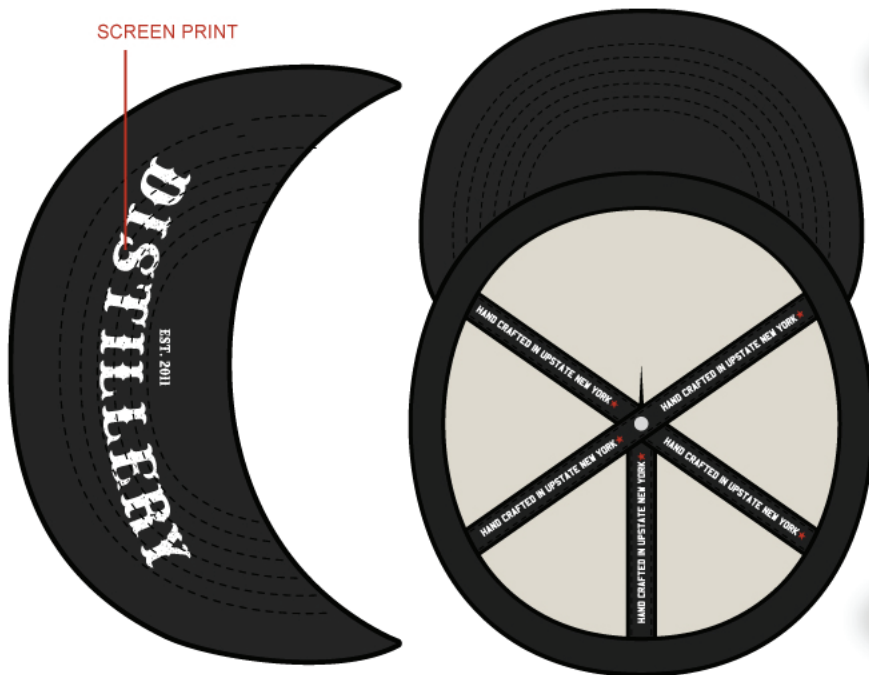

DESCRIPTION

- HPD-605C
- UNSTRUCTURED
- FULL WOVEN SANDWICH
- HOOK LOOP TAPE

WOVEN LABEL & 3MM FOAM STITCH

FLAT STITCH

REPEATING FULL WOVEN SANDWICH

WOVEN LOOP LABEL

FLAT STITCH

SCREEN PRINT

QUOTE

Cap Style: 5 panel flat visor  
 Decoration: 11259023  
 DECORATED CAP PRICE  
 288-2,499 pcs: \$3.57  
 2,500-4,999 pcs: \$3.47  
 5,000+ pcs: \$3.32

CUSTOM CREATIVE PROGRAM

Graphics: 3-5 business days /  
 Sampling: 2-3 weeks  
 Production: 75 days after  
 sample approval via boat  
 (optional 60 days via air). You  
 can ship via air for only \$1.40  
 more per cap.  
 Orders greater than 10,000  
 pieces may require additional  
 time.  
 Minimum: 288  
 pieces/style/color/logo

SCREEN PRINT

PRINTED SEAM TAPE

SCREEN PRINT

DESCRIPTION

- STRUCTURED
- 5-PANEL
- FLAT VISOR
- SNAP CLOSURE

QUOTE

Cap Style: Washed Chino twill  
 Decoration: 11259024  
 DECORATED CAP PRICE  
 288-2,499 pcs: \$5.09  
 2,500-4,999 pcs: \$4.99  
 5,000+ pcs: \$4.84