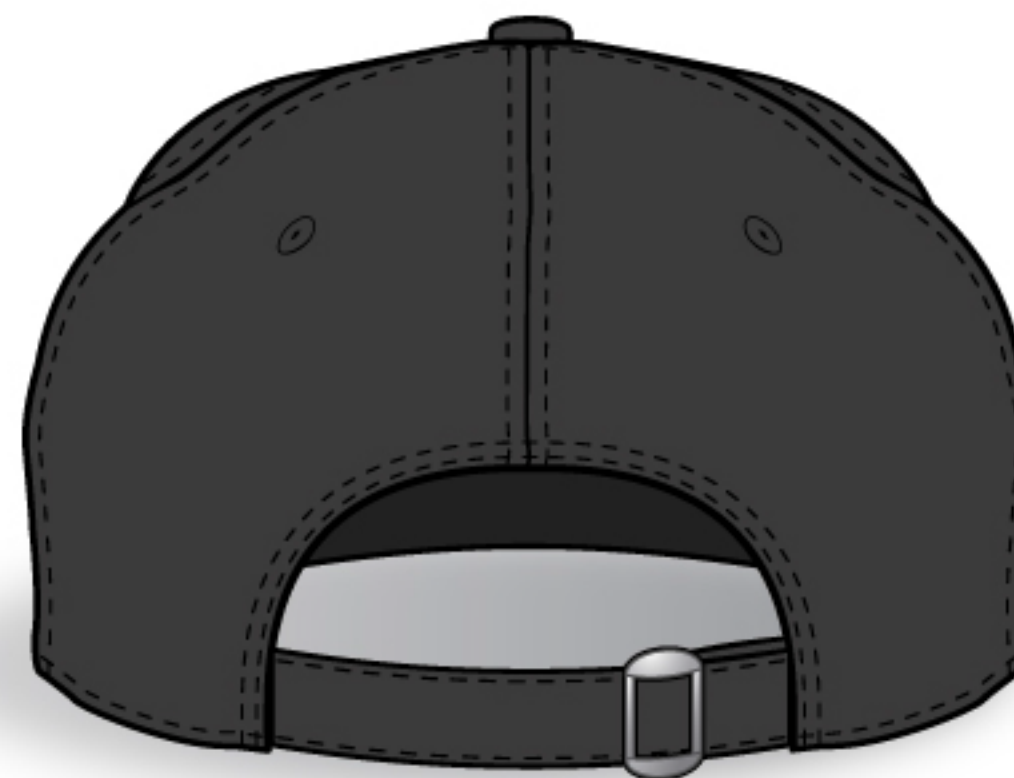

DESIGN REFERENCE

Cap Style: Custom  
 Decoration: G#12536001

DECORATED CAP PRICE

288-2,499 pcs: \$6.70 (a)  
 2,500-4,999 pcs: \$6.50 (a)  
 5,000+ pcs: \$6.20 (a)

DESCRIPTION

- UNSTRUCTURED
- SANDWICH PRE-CURVED VISOR
- SILVER METAL TUCK CLOSURE
- WASHED TWILL

WOVEN LABEL

WOVEN PATCH

DESIGN REFERENCE

Cap Style: Custom  
Decoration: G#12536002

DECORATED CAP PRICE

288-2,499 pcs: \$5.98 (c)  
2,500-4,999 pcs: \$5.78 (c)  
5,000+ pcs: \$5.48 (c)

DESCRIPTION

- UNSTRUCTURED
- SANDWICH PRE-CURVED VISOR
- SILVER METAL TUCK CLOSURE
- WASHED TWILL

WOVEN LABEL

FABRIC / SCREEN PRINT

FLAT STITCH

DESIGN REFERENCE

Cap Style: Custom  
 Decoration: G#12536003

DECORATED CAP PRICE

288-2,499 pcs: \$6.80 (a)  
 2,500-4,999 pcs: \$6.60 (a)  
 5,000+ pcs: \$6.30 (a)

DESCRIPTION

- UNSTRUCTURED
- SANDWICH PRE-CURVED VISOR
- SILVER METAL TUCK CLOSURE
- WASHED TWILL

FABRIC / SCREEN PRINT

WOVEN WRAP LABEL

DESIGN REFERENCE

Cap Style: Custom  
 Decoration: G#12536005

DECORATED CAP PRICE