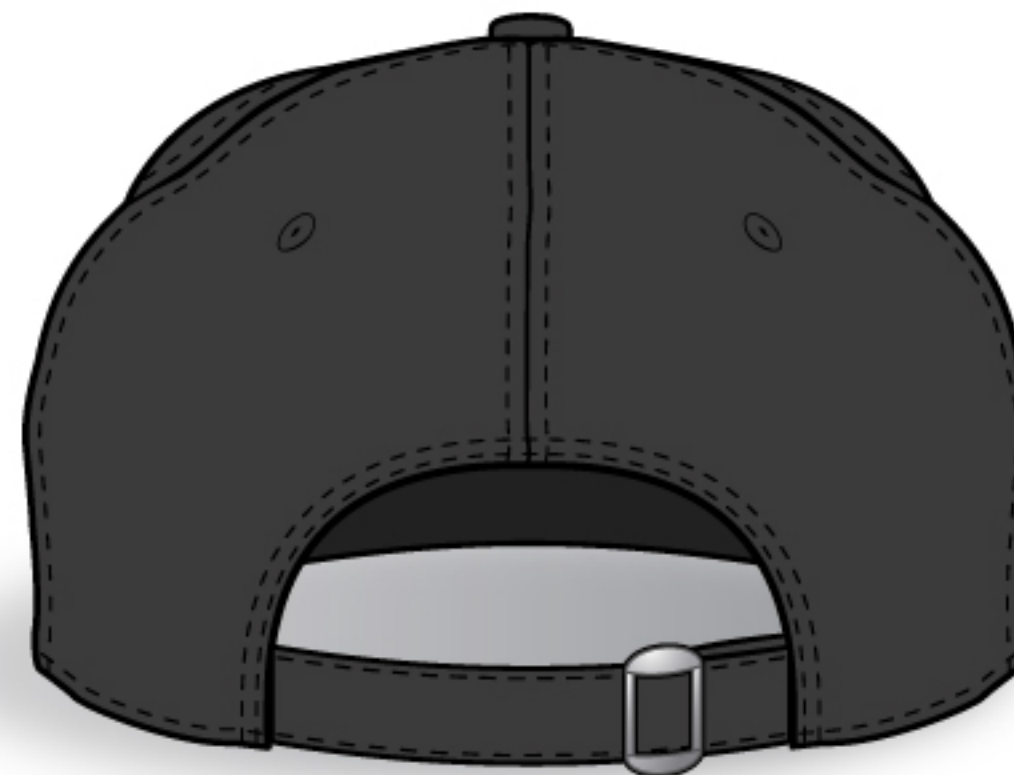

WOVEN LABEL

WOVEN PATCH

DESIGN REFERENCE

Cap Style: Custom  
Decoration: G#12536002

DECORATED CAP PRICE

288-2,499 pcs: \$5.98 (c)  
2,500-4,999 pcs: \$5.78 (c)  
5,000+ pcs: \$5.48 (c)

DESCRIPTION

- UNSTRUCTURED
- SANDWICH PRE-CURVED VISOR
- SILVER METAL TUCK CLOSURE
- WASHED TWILL

WOVEN LABEL

FABRIC / SCREEN PRINT

FLAT STITCH

DESIGN REFERENCE

Cap Style: Custom  
 Decoration: G#12536003

DECORATED CAP PRICE

288-2,499 pcs: \$6.80 (a)  
 2,500-4,999 pcs: \$6.60 (a)  
 5,000+ pcs: \$6.30 (a)

DESCRIPTION

- UNSTRUCTURED
- SANDWICH PRE-CURVED VISOR
- SILVER METAL TUCK CLOSURE
- WASHED TWILL

DESIGN REFERENCE

Cap Style: Custom  
 Decoration: G#12536004

DECORATED CAP PRICE

288-2,499 pcs: \$6.54 (a)  
 2,500-4,999 pcs: \$6.34 (a)  
 5,000+ pcs: \$6.04 (a)

DESCRIPTION

- UNSTRUCTURED
- SANDWICH PRE-CURVED VISOR
- SILVER METAL TUCK CLOSURE
- WASHED TWILL

FABRIC / SCREEN PRINT

WOVEN WRAP LABEL

DESIGN REFERENCE

Cap Style: Custom  
 Decoration: G#12536005

DECORATED CAP PRICE