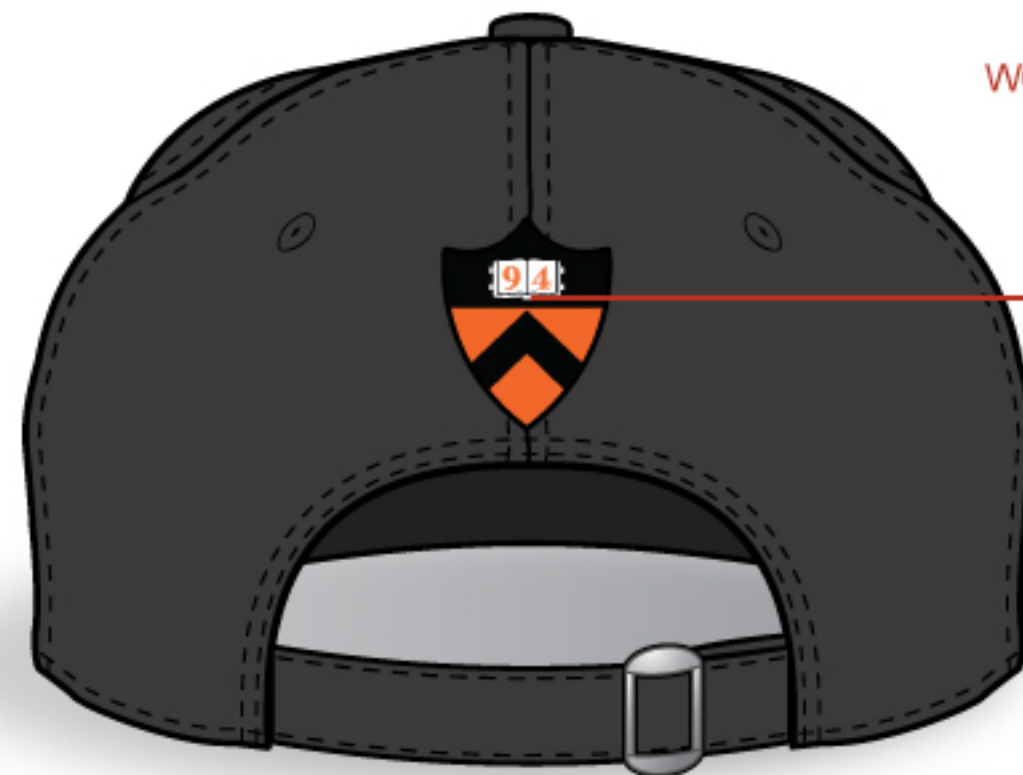

DESIGN REFERENCE

Cap Style: Custom  
 Decoration: G#12536001

DECORATED CAP PRICE

288-2,499 pcs: \$6.70 (a)  
 2,500-4,999 pcs: \$6.50 (a)  
 5,000+ pcs: \$6.20 (a)

DESCRIPTION

- UNSTRUCTURED
- SANDWICH PRE-CURVED VISOR
- SILVER METAL TUCK CLOSURE
- WASHED TWILL

WOVEN LABEL

WOVEN PATCH

DESIGN REFERENCE

Cap Style: Custom  
Decoration: G#12536002

DECORATED CAP PRICE

288-2,499 pcs: \$5.98 (c)  
2,500-4,999 pcs: \$5.78 (c)  
5,000+ pcs: \$5.48 (c)

DESCRIPTION

- UNSTRUCTURED
- SANDWICH PRE-CURVED VISOR
- SILVER METAL TUCK CLOSURE
- WASHED TWILL

WOVEN LABEL

FABRIC / SCREEN PRINT

FLAT STITCH

DESIGN REFERENCE

Cap Style: Custom  
 Decoration: G#12536003

DECORATED CAP PRICE

288-2,499 pcs: \$6.80 (a)  
 2,500-4,999 pcs: \$6.60 (a)  
 5,000+ pcs: \$6.30 (a)

DESCRIPTION

- UNSTRUCTURED
- SANDWICH PRE-CURVED VISOR
- SILVER METAL TUCK CLOSURE
- WASHED TWILL

FABRIC / SCREEN PRINT

WOVEN WRAP LABEL

DESIGN REFERENCE

Cap Style: Custom  
 Decoration: G#12536005

DECORATED CAP PRICE