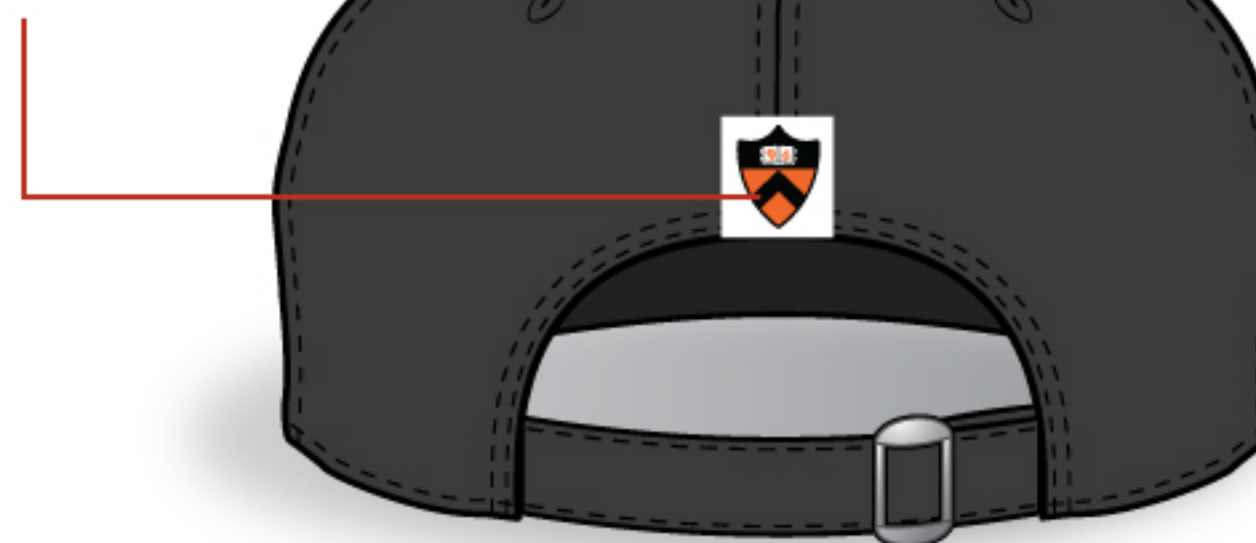

DESCRIPTION

- UNSTRUCTURED
- SANDWICH PRE-CURVED VISOR
- SILVER METAL TUCK CLOSURE
- WASHED TWILL

FABRIC / SCREEN PRINT

WOVEN WRAP LABEL

DESIGN REFERENCE

Cap Style: Custom  
 Decoration: G#12536005

DECORATED CAP PRICE

288-2,499 pcs: \$7.78 (a)  
 2,500-4,999 pcs: \$7.58 (a)  
 5,000+ pcs: \$7.28 (a)

DESCRIPTION

- UNSTRUCTURED
- SANDWICH PRE-CURVED VISOR
- HOOK & LOOP CLOSURE
- WASHED TWILL

FELT / SCREEN PRINT  
 /DECORATIVE STITCH