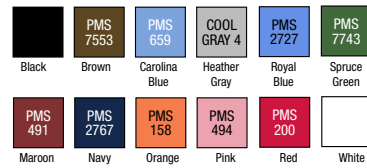

#WM41386 | Heavyweight Cuffed Knit Cap Embroidered

- One Size Fits Most
- Flexfit
- Heavyweight
- Imprint: 4.5" w x 2.5" h

	12	24	48	144	C
	16.50	16.00	15.50	15.00