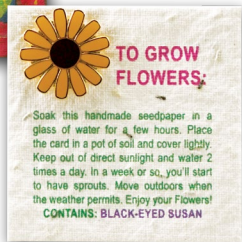

- Planting instructions are printed on a separate card and individually polybagged with ornament.

- Available satin ribbon colors: Bright Green, Red, Navy Blue, Yellow, Gold or Pink.

- Contact us for ornament imprint areas.

**SS-MB-10**  
Seed Sticks

**SS-MB-5**  
Seed Sticks

**FPB**  
Pins N' Buds

Custom Shape

- Seed sticks can be planted individually or in groups.
- Seed stick price includes four color printing on one side with standard planting instructions on the back of each piece.
- Pins N' Buds pricing includes four color printing on the front only. Also includes standard planting instructions on front, attachment of pin to card, and polybag.
- Pins N' Buds size includes any rectangle shape. Custom shapes require special quote.
- Separate card for planting instructions: add \$0.10(A) each.
- For lapel pin pricing see pages 8-13.
- All seeded paper is 100% recycled.