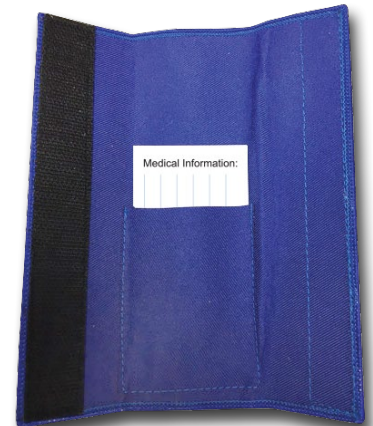

(5C)

Woven Luggage Strap

Sublimated Luggage Strap

EMB-LS-2  
Embroidered Luggage Strap

EMB-KT-5

EMB-KT-3  
Embroidered Key Tag

WOV-LT  
Woven Luggage Tag

IN CASE OF EMERGENCY  
Ideal for automotive,  
healthcare, and others.  
Custom size available.