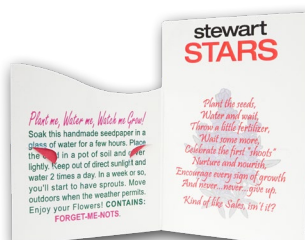

FBO
Booklet