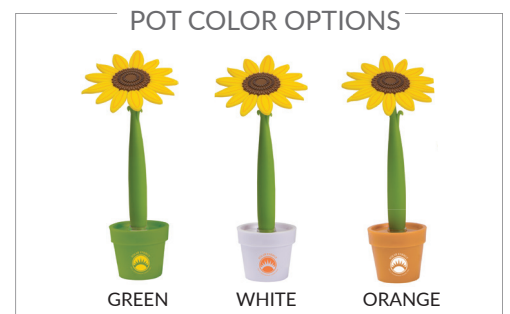

1. **INCLUDES**
2. . Ceramic Planter
   - . Bamboo Leg Set
   - . Seed Packet
   - . Peat Pellet